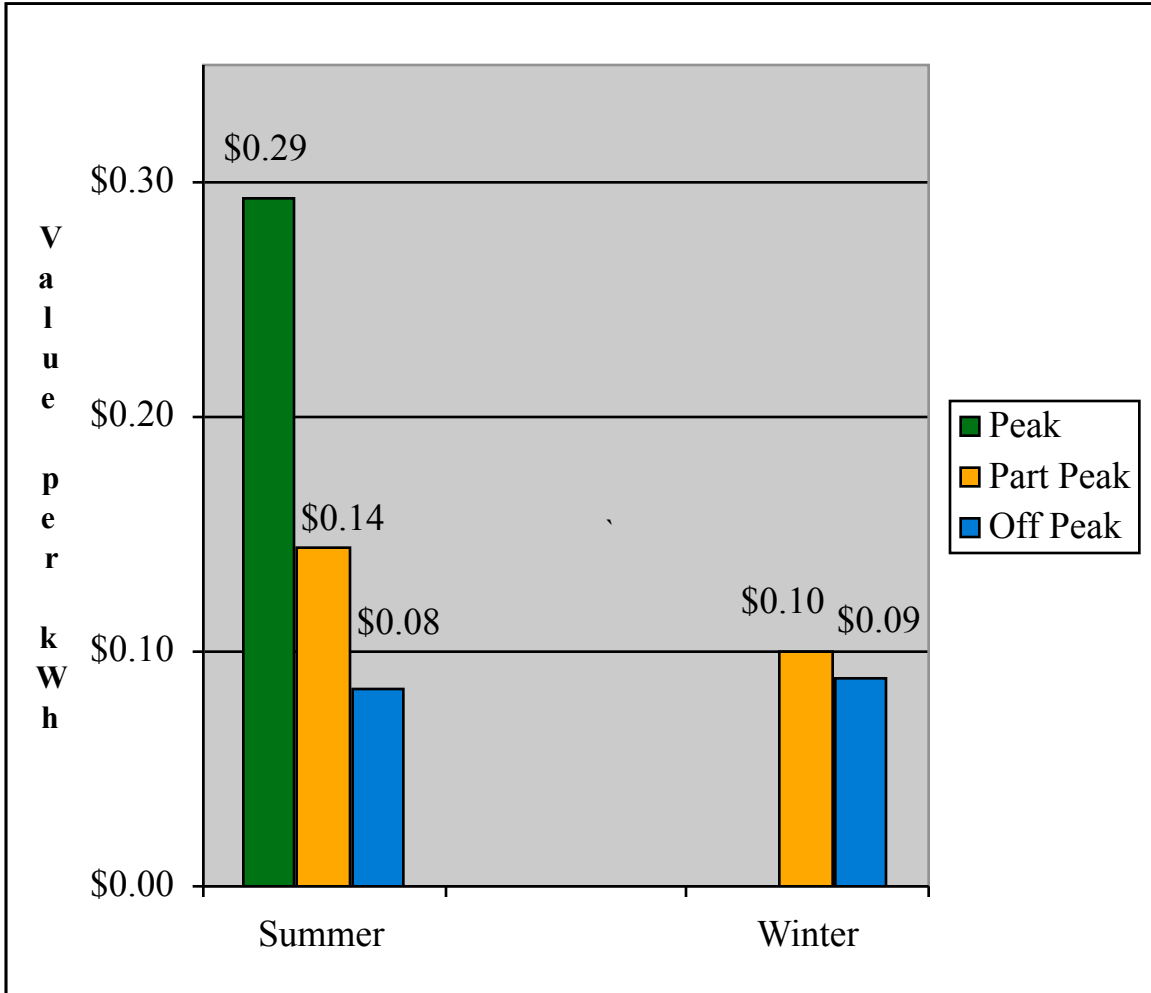

***PGE E-6 Time-of-use Residential Rate Schedule (as of 5/1/2008)***

Summer On-Peak Hours	1 pm to 7 pm, Monday through Friday
Summer Partial-Peak Hours	10 am to 1pm and 7 pm to 9 pm, Monday through Friday
Summer Partial-Peak Hours	5 pm to 8 pm, Sat.& Sun.
Summer Off-Peak	All other times including holidays

Winter Partial-Peak	5:00 pm to 8:00 pm, Monday through Friday
Winter Off-Peak	All other times including Holidays.

Summer period is May 1 - Oct. 31  
 Winter period is Nov. 1 - Apr. 30

Holidays for the purposes of this rate schedule are New Year's Day, President's Day, Memorial Day, Independence Day, Labor Day, Veteran's Day, Thanksgiving Day and Christmas