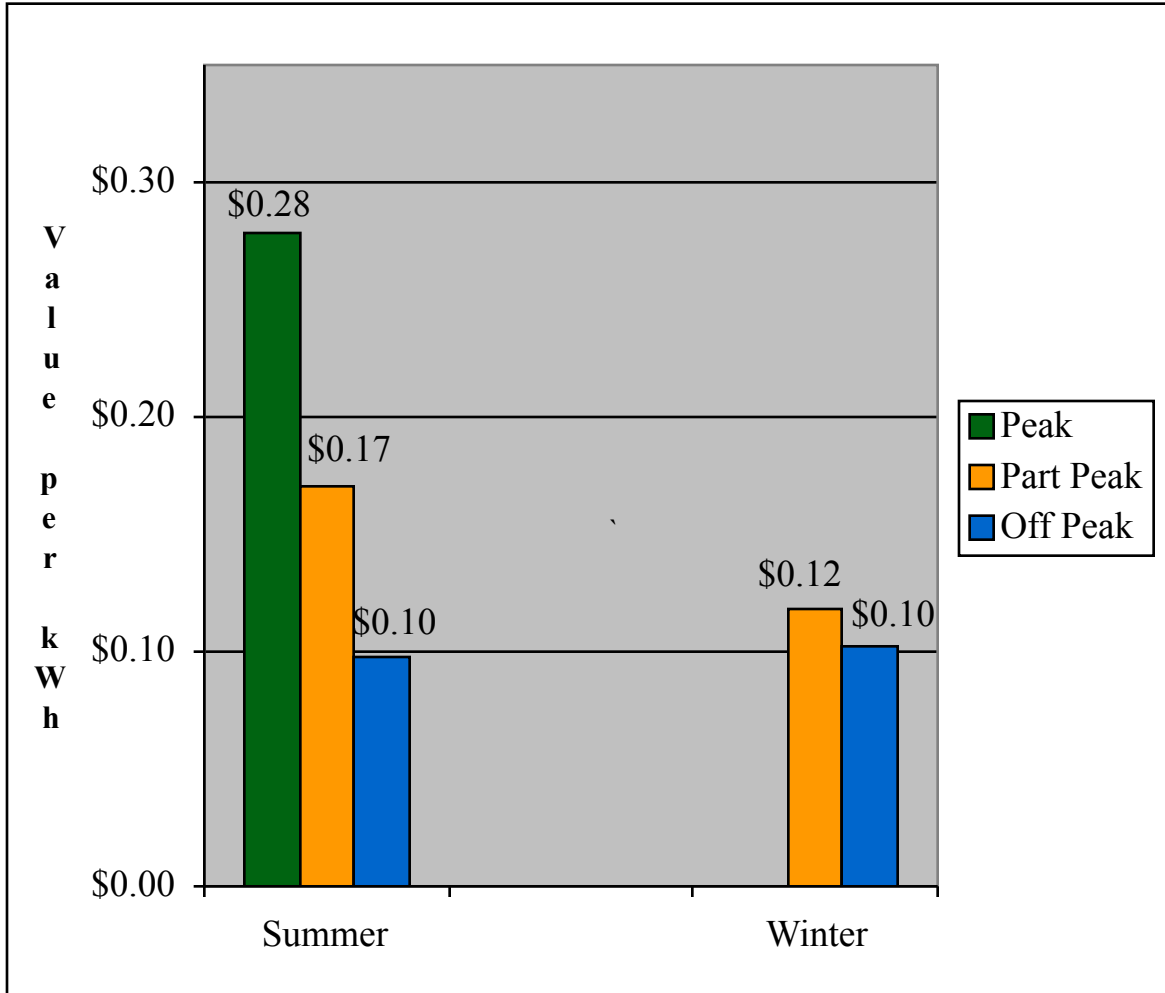

***PGE E-6 Time-of-use Residential Rate Schedule for Tier 1 (as of 1/1/2012)***

Summer On-Peak Hours	1 pm to 7 pm, Monday through Friday
Summer Partial-Peak Hours	10 am to 1pm and 7 pm to 9 pm, Monday through Friday
Summer Partial-Peak Hours	5 pm to 8 pm, Sat.& Sun.
Summer Off-Peak	All other times including holidays

Winter Partial-Peak	5:00 pm to 8:00 pm, Monday through Friday
Winter Off-Peak	All other times including Holidays.

Summer period is May 1 - Oct. 31  
 Winter period is Nov. 1 - Apr. 30

Holidays for the purposes of this rate schedule are New Year's Day, President's Day Memorial Day, Independence Day, Labor Day, Veteran's Day, Thanksgiving Day and Christmas