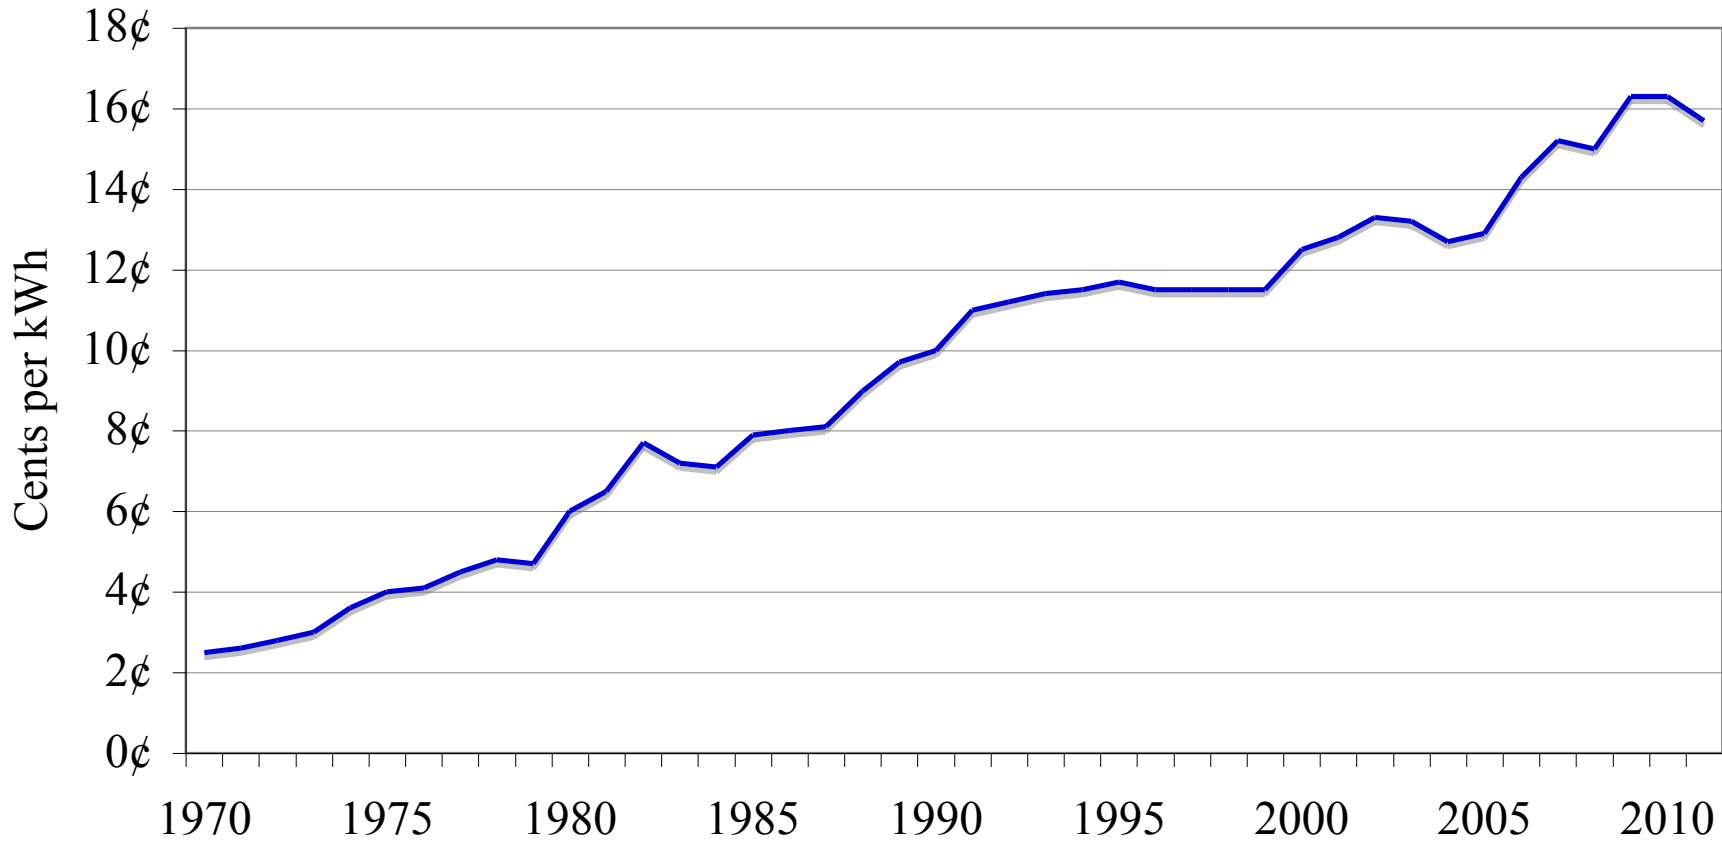

Calif. Residential Electric Rates*, 40 Years

4.5% average annual electricity price inflation since 1970

* 1970 - 2000 average California rates, 2001 - 2011 average PG&E rates